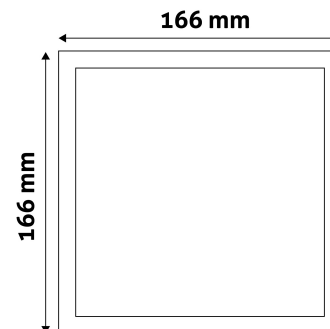

PRODUCT OUTLINE