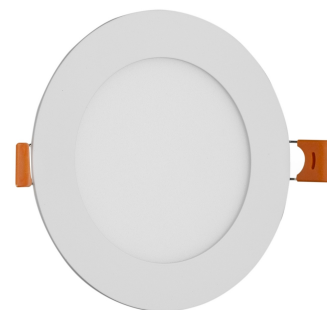

Avide LED Ceiling Lamp Recessed Panel Round ALU 6W WW 3000K

Product code: ACRPWW-R-6W-ALU
Brand link: avidelighting.com/qr/ACRPWW-R-6W-ALU
ID: AB-190518
Company name: Bramcke Hungary Kft.
Company address: Kishatár utca 17., 4031 Debrecen

Date of issue: 2024-09-10

Page: 2/3

PRODUCT SIZE

Diameter: 120mm
Height:
Cut out size: 105mm

CARDBOARD BOX

EAN: 5999097912301
Packaging: 1/b 50/c 1350/p
Dimensions: 125mm x 37mm x 173mm
Net weight: 138g
Gross weight: 148g

CARTON

EAN: 5999097912318
Packaging: 1/b 50/c 1350/p
Dimensions: 645mm x 220mm x 370mm
Net weight: 6.9kg
Gross weight: 7.4kg

PALLET EXAMPLE

Height:
Width: 120cm (std Euro pallet)
Mepth: 80cm (std Euro pallet)
Cartons per pallet: 27carton/pallet
Cartons per row:
Net weight: 186.3kg
Gross weight: 199.8kg

PRODUCT PICTURE