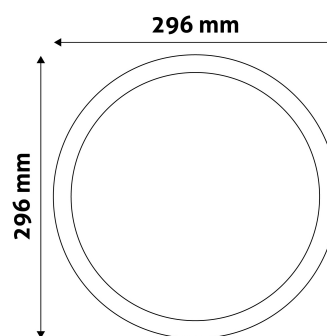

PRODUCT SIZE

Diameter: 296mm
 Height:
 Cut out size: 280mm

CARDBOARD BOX

EAN: 5999097913063
 Packaging: 1/b 20/c 240/p
 Dimensions: 305mm x 39mm x 320mm
 Net weight: 675g
 Gross weight: 795g

CARTON

EAN: 5999097913070
 Packaging: 1/b 20/c 240/p
 Dimensions: 630mm x 420mm x 345mm
 Net weight: 13.5kg
 Gross weight: 15.9kg

PALLET EXAMPLE

Height:
 Width: 120cm (std Euro pallet)
 Mepth: 80cm (std Euro pallet)
 Cartons per pallet: 12carton/pallet
 Cartons per row:
 Net weight: 162kg
 Gross weight: 190.8kg

PRODUCT PICTURE

PRODUCT OUTLINE