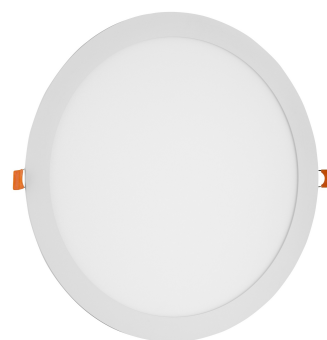

Avide LED Ceiling Lamp Recessed Panel Round ALU 24W WW 3000K

Product code: ACRPWW-R-24W-ALU
Brand link: avidelighting.com/qr/ACRPWW-R-24W-ALU
ID: AB-190518
Company name: Bramcke Hungary Kft.
Company address: Kishatár utca 17., 4031 Debrecen

Date of issue: 2024-09-10
Page: 2/3

PRODUCT SIZE

Diameter: 296mm
Height:
Cut out size: 280mm

CARDBOARD BOX

EAN: 5999097913063
Packaging: 1/b 20/c 240/p
Dimensions: 305mm x 39mm x 320mm
Net weight: 675g
Gross weight: 795g

CARTON

EAN: 5999097913070
Packaging: 1/b 20/c 240/p
Dimensions: 630mm x 420mm x 345mm
Net weight: 13.5kg
Gross weight: 15.9kg

PALLET EXAMPLE

Height:
Width: 120cm (std Euro pallet)
Mepth: 80cm (std Euro pallet)
Cartons per pallet: 12carton/pallet
Cartons per row:
Net weight: 162kg
Gross weight: 190.8kg

PRODUCT PICTURE