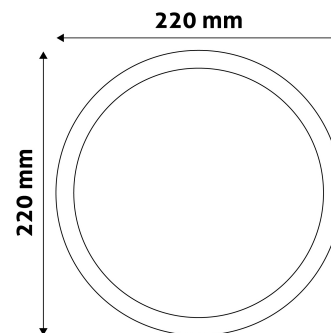

Page: 2/3

PRODUCT SIZE

Diameter: 220mm
Height:
Cut out size: 201mm

CARDBOARD BOX

EAN: 5999562281277
Packaging: 1/b 20/c 400/p
Dimensions: 220mm x 34mm x 260mm
Net weight: 370g
Gross weight: 431g

CARTON

EAN: 5999562281284
Packaging: 1/b 20/c 400/p
Dimensions: 470mm x 375mm x 285mm
Net weight: 7.4kg
Gross weight: 8.62kg

PALLET EXAMPLE

Height:
Width: 120cm (std Euro pallet)
Mepth: 80cm (std Euro pallet)
Cartons per pallet: 20carton/pallet
Cartons per row:
Net weight: 148kg
Gross weight: 172.4kg

PRODUCT PICTURE

PRODUCT OUTLINE