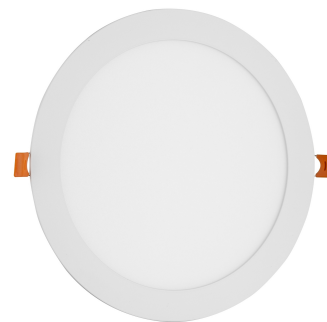

Avide LED Ceiling Lamp Recessed Panel Round ALU 18W WW 3000K

Product code: ACRPWW-R-18W-ALU
Brand link: avidelighting.com/qr/ACRPWW-R-18W-ALU
ID: AB-190518
Company name: Bramcke Hungary Kft.
Company address: Kishatár utca 17., 4031 Debrecen

Date of issue: 2024-09-10

Page: 2/3

PRODUCT SIZE

Diameter: 220mm
Height:
Cut out size: 201mm

CARDBOARD BOX

EAN: 5999562281277
Packaging: 1/b 20/c 400/p
Dimensions: 220mm x 34mm x 260mm
Net weight: 370g
Gross weight: 431g

CARTON

EAN: 5999562281284
Packaging: 1/b 20/c 400/p
Dimensions: 470mm x 375mm x 285mm
Net weight: 7.4kg
Gross weight: 8.62kg

PALLET EXAMPLE

Height:
Width: 120cm (std Euro pallet)
Mepth: 80cm (std Euro pallet)
Cartons per pallet: 20carton/pallet
Cartons per row:
Net weight: 148kg
Gross weight: 172.4kg

PRODUCT PICTURE