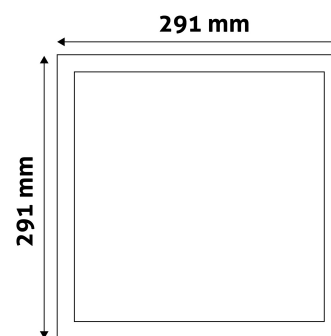

Page: 2/3

PRODUCT SIZE

Width: 291mm
Height: 291mm
Cut out size: 280mm

CARDBOARD BOX

EAN: 5999097912103
Packaging: 1/b 20/c 240/p
Dimensions: 310mm x 330mm x 40mm
Net weight: 675g
Gross weight: 795g

CARTON

EAN: 5999097912110
Packaging: 1/b 20/c 240/p
Dimensions: 630mm x 420mm x 345mm
Net weight: 13.5kg
Gross weight: 15.9kg

PALLET EXAMPLE

Height:
Width: 120cm (std Euro pallet)
Mepth: 80cm (std Euro pallet)
Cartons per pallet: 12carton/pallet
Cartons per row:
Net weight: 162kg
Gross weight: 190.8kg

PRODUCT PICTURE

PRODUCT OUTLINE