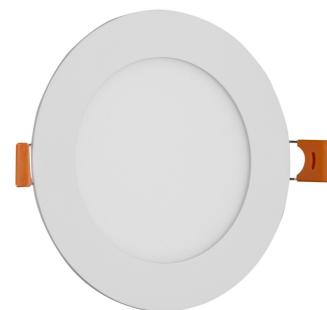

Avide LED Ceiling Lamp Recessed Panel Round ALU 6W NW 4000K

Product code: ACRPNW-R-6W-ALU
Brand link: avidelighting.com/qr/ACRPNW-R-6W-ALU
ID: AB-190518
Company name: Bramcke Hungary Kft.
Company address: Kishatár utca 17., 4031 Debrecen

Date of issue: 2024-09-10

Page: 2/3

PRODUCT SIZE

Diameter: 120mm
Height:
Cut out size: 105mm

CARDBOARD BOX

EAN: 5999097912004
Packaging: 1/b 50/c 1350/p
Dimensions: 125mm x 37mm x 173mm
Net weight: 138g
Gross weight: 148g

CARTON

EAN: 5999097912011
Packaging: 1/b 50/c 1350/p
Dimensions: 645mm x 220mm x 370mm
Net weight: 6.9kg
Gross weight: 7.4kg

PALLET EXAMPLE

Height:
Width: 120cm (std Euro pallet)
Mepth: 80cm (std Euro pallet)
Cartons per pallet: 27carton/pallet
Cartons per row:
Net weight: 186.3kg
Gross weight: 199.8kg

PRODUCT PICTURE