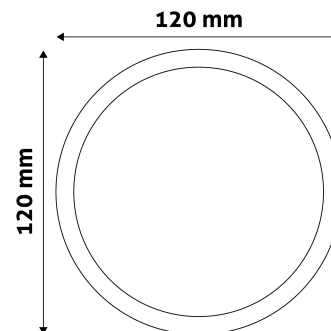

PRODUCT OUTLINE