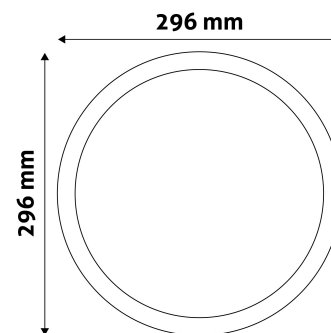

PRODUCT SIZE

Diameter: 296mm
 Height:
 Cut out size: 280mm

CARDBOARD BOX

EAN: 5999097912080
 Packaging: 1/b 20/c 240/p
 Dimensions: 305mm x 39mm x 320mm
 Net weight: 675g
 Gross weight: 795g

CARTON

EAN: 5999097912097
 Packaging: 1/b 20/c 240/p
 Dimensions: 630mm x 420mm x 345mm
 Net weight: 13.5kg
 Gross weight: 15.9kg

PALLET EXAMPLE

Height:
 Width: 120cm (std Euro pallet)
 Mepth: 80cm (std Euro pallet)
 Cartons per pallet: 12carton/pallet
 Cartons per row:
 Net weight: 162kg
 Gross weight: 190.8kg

PRODUCT PICTURE

PRODUCT OUTLINE