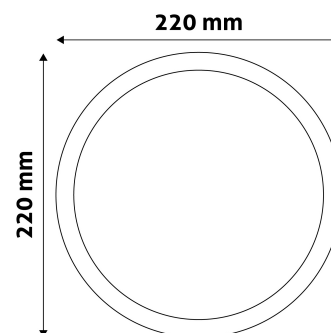

PRODUCT SIZE

Diameter: 220mm
 Height:
 Cut out size: 201mm

CARDBOARD BOX

EAN: 5999562288900
 Packaging: 1/b 20/c 400/p
 Dimensions: 250mm x 32mm x 255mm
 Net weight: 370g
 Gross weight: 431g

CARTON

EAN: 5999562288917
 Packaging: 1/b 20/c 400/p
 Dimensions: 525mm x 360mm x 285mm
 Net weight: 7.4kg
 Gross weight: 8.62kg

PALLET EXAMPLE

Height:
 Width: 120cm (std Euro pallet)
 Mepth: 80cm (std Euro pallet)
 Cartons per pallet: 20carton/pallet
 Cartons per row:
 Net weight: 148kg
 Gross weight: 172.4kg

PRODUCT PICTURE

PRODUCT OUTLINE