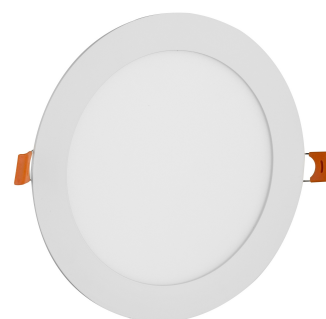

Avide LED Ceiling Lamp Recessed Panel Round ALU 12W NW 4000K

Product code:	ACRPNW-R-12W-ALU
Brand link:	avidelighting.com/qr/ACRPNW-R-12W-ALU
ID:	AB-190518
Company name:	Bramcke Hungary Kft.
Company address:	Kishatár utca 17., 4031 Debrecen

QR code:

Date of issue: 2024-09-10

Page: 2/3

PRODUCT SIZE

Diameter:	167mm
Height:	
Cut out size:	151mm

CARDBOARD BOX

EAN:	5999562288863
Packaging:	1/b 40/c 1080/p
Dimensions:	200mm x 30mm x 196mm
Net weight:	255g
Gross weight:	292.5g

CARTON

EAN:	5999562288870
Packaging:	1/b 40/c 1080/p
Dimensions:	420mm x 360mm x 440mm
Net weight:	10.2kg
Gross weight:	11.7kg

PALLET EXAMPLE

Height:	
Width:	120cm (std Euro pallet)
Mepth:	80cm (std Euro pallet)
Cartons per pallet:	27carton/pallet
Cartons per row:	6pcs
Net weight:	275.4kg
Gross weight:	315.9kg

PRODUCT PICTURE