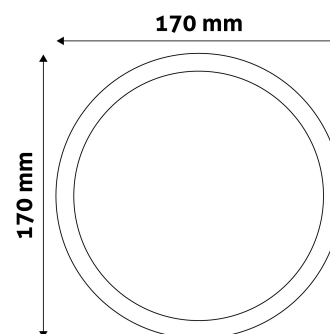

PRODUCT OUTLINE