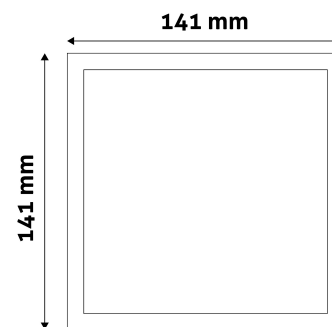

PRODUCT OUTLINE