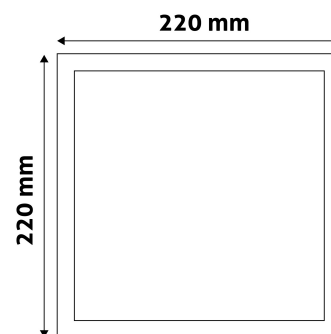

Page: 2/3

PRODUCT SIZE

Width: 220mm
Height: 220mm
Cut out size: 201mm

CARDBOARD BOX

EAN: 5999562281338
Packaging: 1/b 20/c 400/p
Dimensions: 255mm x 30mm x 250mm
Net weight: 370g
Gross weight: 431g

CARTON

EAN: 5999562281345
Packaging: 1/b 20/c 400/p
Dimensions: 530mm x 350mm x 285mm
Net weight: 7.4kg
Gross weight: 8.62kg

PALLET EXAMPLE

Height:
Width: 120cm (std Euro pallet)
Mepth: 80cm (std Euro pallet)
Cartons per pallet: 20carton/pallet
Cartons per row:
Net weight: 148kg
Gross weight: 172.4kg

PRODUCT PICTURE

PRODUCT OUTLINE