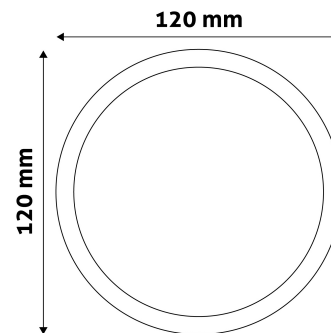

PRODUCT OUTLINE