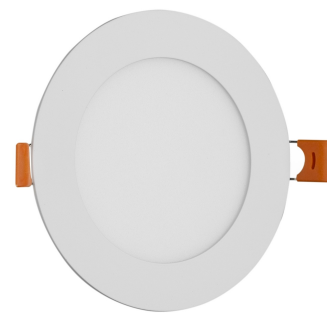

Avide LED Ceiling Lamp Recessed Panel Round ALU 6W CW 6400K

Product code: ACRPCW-R-6W-ALU
Brand link: avidelighting.com/qr/ACRPCW-R-6W-ALU
ID: AB-190518
Company name: Bramcke Hungary Kft.
Company address: Kishatár utca 17., 4031 Debrecen

Date of issue: 2024-09-10

Page: 2/3

PRODUCT SIZE

Diameter: 120mm
Height:
Cut out size: 105mm

CARDBOARD BOX

EAN: 5999097912325
Packaging: 1/b 50/c 1350/p
Dimensions: 125mm x 37mm x 173mm
Net weight: 138g
Gross weight: 148g

CARTON

EAN: 5999097912332
Packaging: 1/b 50/c 1350/p
Dimensions: 645mm x 220mm x 370mm
Net weight: 6.9kg
Gross weight: 7.4kg

PALLET EXAMPLE

Height:
Width: 120cm (std Euro pallet)
Mepth: 80cm (std Euro pallet)
Cartons per pallet: 27carton/pallet
Cartons per row:
Net weight: 186.3kg
Gross weight: 199.8kg

PRODUCT PICTURE