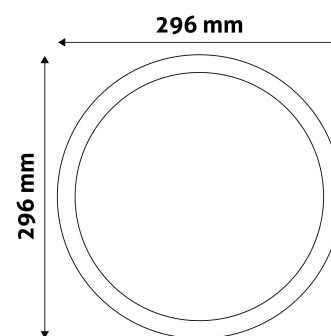

Page: 2/3

PRODUCT SIZE

Diameter: 296mm
Height:
Cut out size: 280mm

CARDBOARD BOX

EAN: 5999097913087
Packaging: 1/b 20/c 240/p
Dimensions: 305mm x 39mm x 320mm
Net weight: 675g
Gross weight: 795g

CARTON

EAN: 5999097913094
Packaging: 1/b 20/c 240/p
Dimensions: 630mm x 420mm x 345mm
Net weight: 13.5kg
Gross weight: 15.9kg

PALLET EXAMPLE

Height:
Width: 120cm (std Euro pallet)
Mepth: 80cm (std Euro pallet)
Cartons per pallet: 12carton/pallet
Cartons per row:
Net weight: 162kg
Gross weight: 190.8kg

PRODUCT PICTURE

PRODUCT OUTLINE