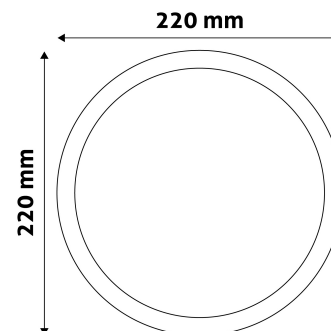

Page: 2/3

PRODUCT SIZE

Diameter:	220mm
Height:	
Cut out size:	201mm

CARDBOARD BOX

EAN:	5999562281291
Packaging:	1/b 20/c 400/p
Dimensions:	220mm x 34mm x 260mm
Net weight:	370g
Gross weight:	431g

CARTON

EAN:	5999562281307
Packaging:	1/b 20/c 400/p
Dimensions:	470mm x 375mm x 285mm
Net weight:	7.4kg
Gross weight:	8.62kg

PALLET EXAMPLE

Height:	
Width:	120cm (std Euro pallet)
Mept:h:	80cm (std Euro pallet)
Cartons per pallet:	20carton/pallet
Cartons per row:	
Net weight:	148kg
Gross weight:	172.4kg

PRODUCT PICTURE

PRODUCT OUTLINE