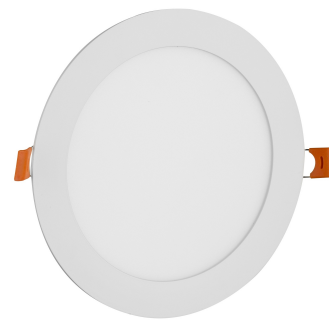

Avide LED Ceiling Lamp Recessed Panel Round ALU 12W CW 6400K

Product code: ACRPCW-R-12W-ALU
Brand link: avidelighting.com/qr/ACRPCW-R-12W-ALU
ID: AB-190518
Company name: Bramcke Hungary Kft.
Company address: Kishatár utca 17., 4031 Debrecen

Date of issue: 2024-09-10

Page: 2/3

PRODUCT SIZE

Diameter: 167mm
Height:
Cut out size: 151mm

CARDBOARD BOX

EAN: 5999562281215
Packaging: 1/b 40/c 1080/p
Dimensions: 170mm x 37mm x 203mm
Net weight: 255g
Gross weight: 292.5g

CARTON

EAN: 5999562281222
Packaging: 1/b 40/c 1080/p
Dimensions: 870mm x 210mm x 225mm
Net weight: 10.2kg
Gross weight: 11.7kg

PALLET EXAMPLE

Height:
Width: 120cm (std Euro pallet)
Mepth: 80cm (std Euro pallet)
Cartons per pallet: 27carton/pallet
Cartons per row:
Net weight: 275.4kg
Gross weight: 315.9kg

PRODUCT PICTURE