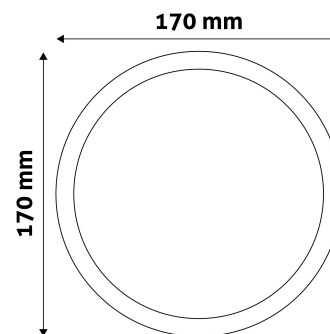

PRODUCT OUTLINE