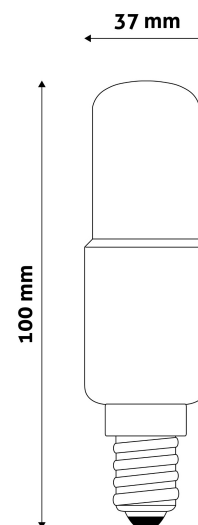

PRODUCT OUTLINE