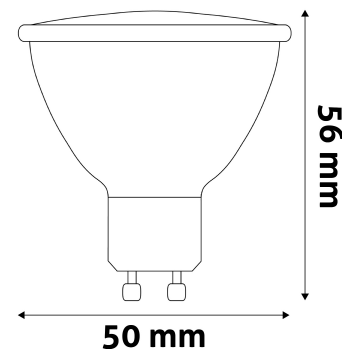

Wattage:	7W
Voltage:	220-240V
Beam angle:	36°
Dimmability:	No
Lumen output:	620lm
Color temperature:	4 000K
Lifetime:	25 000h
Energy class:	G
CRI:	80
IP standard:	IP20

BOX PICTURE

Avide LED Spot Alu+Plastic 7W GU10 36° NW 4000K

Page: 2/3

PRODUCT SIZE

Diameter:	50mm
Height:	56mm

CARDBOARD BOX

EAN:	5999562288726
Packaging:	1/b 100/c 4800/p
Dimensions:	51mm x 94mm x 51mm
Net weight:	24g
Gross weight:	32g

CARTON

EAN:	5999562288733
Packaging:	1/b 100/c 4800/p
Dimensions:	280mm x 280mm x 272mm
Net weight:	2.4kg
Gross weight:	3.2kg

PALLET EXAMPLE

Height:	
Width:	120cm (std Euro pallet)
Depth:	80cm (std Euro pallet)
Cartons per pallet:	48carton/pallet
Cartons per row:	
Net weight:	115.2kg
Gross weight:	153.6kg

PRODUCT PICTURE

PRODUCT OUTLINE