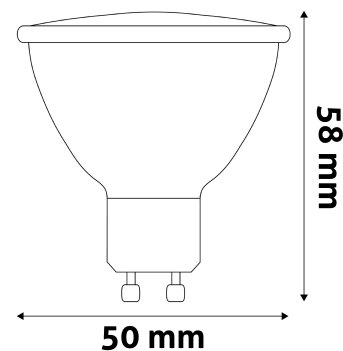

Wattage: 7W
Voltage: 220-240V
Beam angle: 100°
Dimmability: No
Lumen output: 620lm
Color temperature: 4 000K
Lifetime: 25 000h
Energy class: F
CRI: 80
IP standard: IP20

BOX PICTURE

Avide LED Spot Alu+plastic 7W GU10 NW 4000K

Page: 2/3

PRODUCT SIZE

Diameter: 50mm
Height: 58mm

CARDBOARD BOX

EAN: 5999562288689
Packaging: 1/b 100/c 8400/p
Dimensions: 51mm x 94mm x 51mm
Net weight: 24g
Gross weight: 32g

CARTON

EAN: 5999562288696
Packaging: 1/b 100/c 8400/p
Dimensions: 280mm x 280mm x 272mm
Net weight: 2.4kg
Gross weight: 3.2kg

PALLET EXAMPLE

Height:
Width: 120cm (std Euro pallet)
Mepth: 80cm (std Euro pallet)
Cartons per pallet: 84carton/pallet
Cartons per row: 12pcs
Net weight: 201.6kg
Gross weight: 268.8kg

PRODUCT PICTURE

PRODUCT OUTLINE