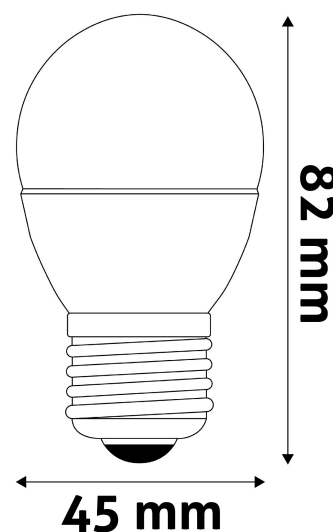

Wattage: 6W
Voltage: 220-240V
Beam angle: 160°
Dimmability: No
Lumen output: 530lm
Color temperature: 2 700K
Lifetime: 25 000h
Energy class: F
CRI: 80
IP standard: IP20

BOX PICTURE

Avide LED Globe Mini G45 6W E27 EW 2700K

Page: 2/3

PRODUCT SIZE

Diameter:	45mm
Height:	82mm

CARDBOARD BOX

EAN:	5999562286647
Packaging:	1/b 100/c 4800/p
Dimensions:	46mm x 46mm x 109mm
Net weight:	20g
Gross weight:	28g

CARTON

EAN:	5999562286654
Packaging:	1/b 100/c 4800/p
Dimensions:	490mm x 255mm x 195mm
Net weight:	2kg
Gross weight:	2.8kg

PALLET EXAMPLE

Height:	
Width:	120cm (std Euro pallet)
Depth:	80cm (std Euro pallet)
Cartons per pallet:	48carton/pallet
Cartons per row:	6pcs
Net weight:	96kg
Gross weight:	134.4kg

PRODUCT PICTURE

PRODUCT OUTLINE