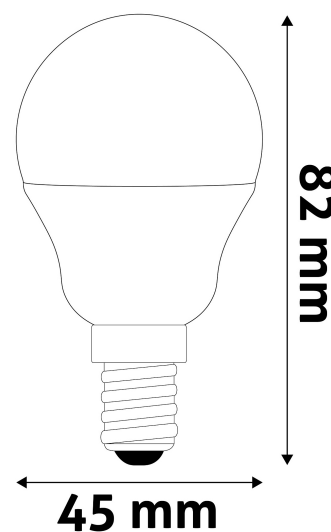

PRODUCT OUTLINE