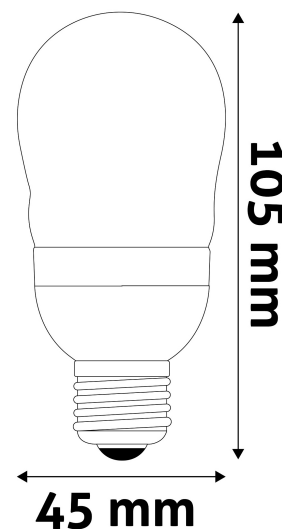

Wattage: 6W
Voltage: 220-240V
Beam angle: 160°
Dimmability: No
Lumen output: 530lm
Color temperature: 2 700K
Lifetime: 25 000h
Energy class: F
CRI: 80
IP standard: IP20

BOX PICTURE

Avide LED Globe Mini B45 6W E27 EW 2700K

Page: 2/3

PRODUCT SIZE

Diameter: 45mm
Height: 105mm

CARDBOARD BOX

EAN: 5999097919140
Packaging: 1/b 100/c 4800/p
Dimensions: 46mm x 46mm x 112mm
Net weight: 20g
Gross weight: 28g

CARTON

EAN: 5999097919157
Packaging: 1/b 100/c 4800/p
Dimensions: 495mm x 245mm x 245mm
Net weight: 2kg
Gross weight: 2.8kg

PALLET EXAMPLE

Height:
Width: 120cm (std Euro pallet)
Meprh: 80cm (std Euro pallet)
Cartons per pallet: 48carton/pallet
Cartons per row:
Net weight: 96kg
Gross weight: 134.4kg

PRODUCT PICTURE

PRODUCT OUTLINE