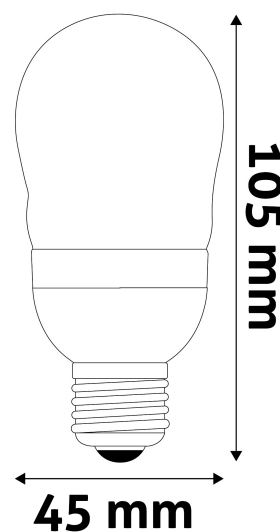

PRODUCT OUTLINE