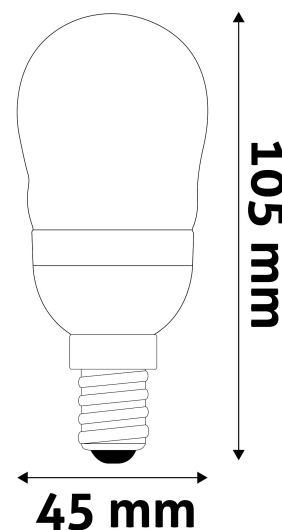

PRODUCT OUTLINE