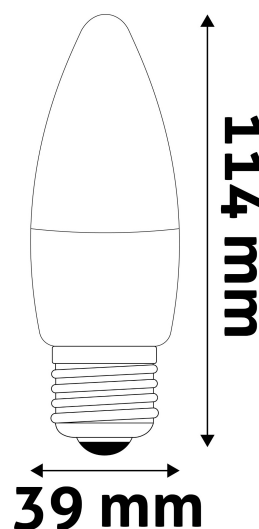

**TECHNICAL DETAILS**

**Wattage:** 8W  
**Voltage:** 220-240V  
**Beam angle:** 200°  
**Dimmability:** No  
**Lumen output:** 830lm  
**Color temperature:** 6 400K  
**Lifetime:** 25 000h  
**Energy class:** F  
**CRI:** 80  
**IP standard:** IP20

**Date of issue:** 2024-09-10  
**Page:** 2/3

**PRODUCT SIZE**

Diameter: 39mm  
 Height: 114mm

**CARDBOARD BOX**

EAN: 5999097925141  
 Packaging: 1/b 100/c 7000/p  
 Dimensions: 40mm x 145mm x 40mm  
 Net weight: 19g  
 Gross weight: 26g

**CARTON**

EAN: 5999097925158  
 Packaging: 1/b 100/c 7000/p  
 Dimensions: 420mm x 210mm x 252mm  
 Net weight: 1.9kg  
 Gross weight: 2.6kg

**PALLET EXAMPLE**

Height:  
 Width: 120cm (std Euro pallet)  
 Depth: 80cm (std Euro pallet)  
 Cartons per pallet: 70carton/pallet  
 Cartons per row:  
 Net weight: 133kg  
 Gross weight: 182kg

**PRODUCT PICTURE**

**PRODUCT OUTLINE**