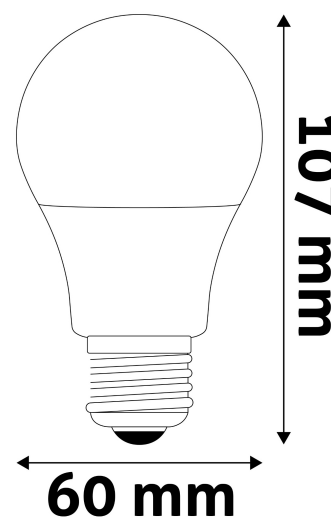

PRODUCT OUTLINE