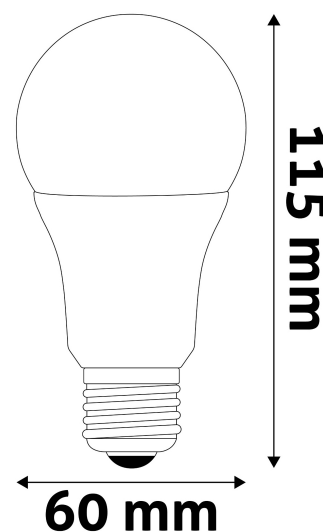

Wattage:	12W
Voltage:	220-240V
Beam angle:	240°
Dimmability:	No
Lumen output:	1 120lm
Color temperature:	3 000K
Lifetime:	25 000h
Energy class:	E
CRI:	80
IP standard:	IP20

BOX PICTURE

Avide LED Globe Twin Pack A60 12W E27 WW 3000K

Page: 2/3

PRODUCT SIZE

Diameter: 60mm
Height: 115mm

CARDBOARD BOX

EAN: 5999097908465
Packaging: 2/b 100/c
Dimensions: 151mm x 125mm x 61mm
Net weight: 29g
Gross weight: 42g

CARTON

EAN: 5999097908472
Packaging: 2/b 100/c
Dimensions: 630mm x 320mm x 265mm
Net weight: 2.9kg
Gross weight: 4.2kg

PALLET EXAMPLE

Height:
Width: 120cm (std Euro pallet)
Mepth: 80cm (std Euro pallet)
Cartons per pallet: 0carton/pallet
Cartons per row:
Net weight: 0.029kg
Gross weight: 0.042kg

PRODUCT PICTURE

PRODUCT OUTLINE