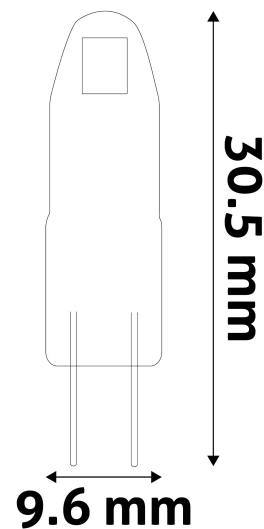

### TECHNICAL DETAILS

Wattage:	1.2W
Voltage:	12V
Beam angle:	300°
Dimmability:	No
Lumen output:	100lm
Color temperature:	4 000K
Lifetime:	25 000h
Energy class:	G
CRI:	80
IP standard:	IP20

Date of issue: 2024-09-10

Page: 2/3

**PRODUCT SIZE**

Diameter: 9.6mm  
 Height: 30.5mm

**CARDBOARD BOX**

EAN: 5999097922782  
 Packaging: 1/b 500/c 30000/p  
 Dimensions: 21mm x 61mm x 21mm  
 Net weight: 4.5g  
 Gross weight: 8g

**CARTON**

EAN: 5999097922799  
 Packaging: 1/b 500/c 30000/p  
 Dimensions: 585mm x 239mm x 165mm  
 Net weight: 2.25kg  
 Gross weight: 4kg

**PALLET EXAMPLE**

Height:  
 Width: 120cm (std Euro pallet)  
 Depth: 80cm (std Euro pallet)  
 Cartons per pallet: 60carton/pallet  
 Cartons per row:  
 Net weight: 135kg  
 Gross weight: 240kg

**PRODUCT PICTURE**

**PRODUCT OUTLINE**