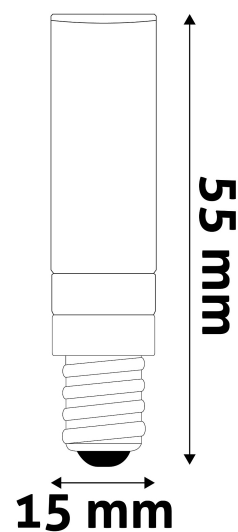

PRODUCT OUTLINE