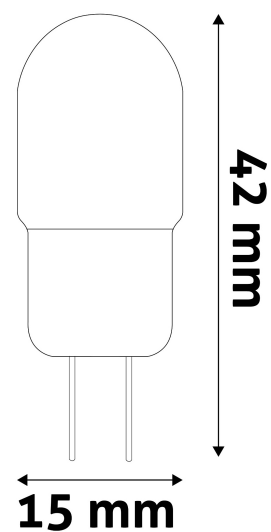

### TECHNICAL DETAILS

Wattage:	2.5W
Voltage:	12V
Beam angle:	160°
Dimmability:	No
Lumen output:	200lm
Color temperature:	3 000K
Lifetime:	25 000h
Energy class:	F
CRI:	80
IP standard:	IP20

Date of issue: 2025-03-12

Page: 2/3

**PRODUCT SIZE**

Diameter: 15mm  
 Height: 42mm

**CARDBOARD BOX**

EAN: 5999097909820  
 Packaging: 1/b 100/x 500/c  
 Dimensions: 21mm x 20mm x 80mm  
 Net weight: 4.5g  
 Gross weight: 8g

**CARTON**

EAN: 5999097909837  
 Packaging: 1/b 100/x 500/c  
 Dimensions: 590mm x 240mm x 150mm  
 Net weight: 2.25kg  
 Gross weight: 4kg

**PALLET EXAMPLE**

Height:  
 Width: 120cm (std Euro pallet)  
 Mepth: 80cm (std Euro pallet)  
 Cartons per pallet: 0carton/pallet  
 Cartons per row:  
 Net weight: 0.0045kg  
 Gross weight: 0.008kg

**PRODUCT PICTURE**

**PRODUCT OUTLINE**