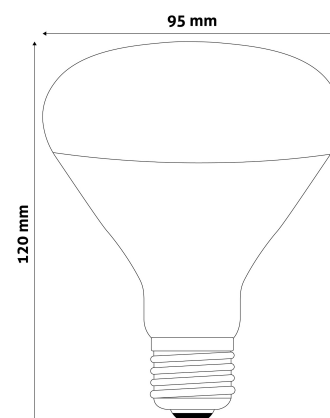

PRODUCT OUTLINE