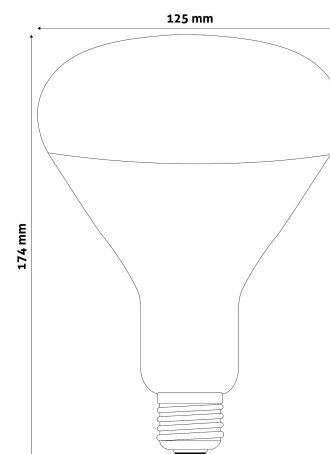

PRODUCT OUTLINE