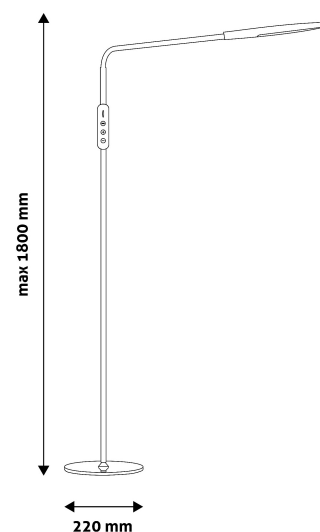

PRODUCT OUTLINE