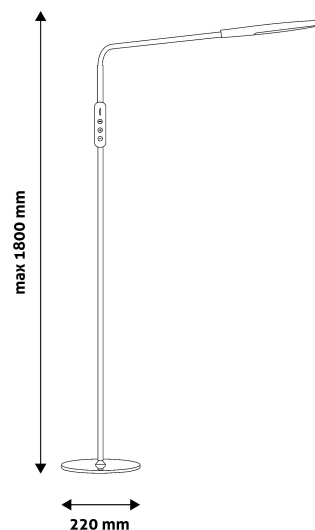

PRODUCT OUTLINE