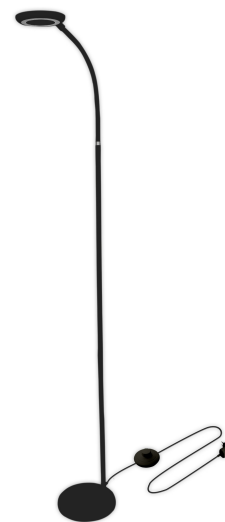

Avide LED Floor Lamp Angel 12W NW Black

Product code: ABLFL-12W-ANGEL-B
Brand link: avidelighting.com/qr/ABLFL-12W-ANGEL-B
ID: AB-190518
Company name: Bramcke Hungary Kft.
Company address: Kishatár utca 17., 4031 Debrecen

Date of issue: 2024-09-04

Page: 2/3

PRODUCT SIZE

Width: 176.5mm
Height: 1 390mm
Depth: 176.5mm

CARDBOARD BOX

EAN: 5999097919447
Packaging: 1/b 5/c 140/p
Dimensions: 80mm x 415mm x 220mm
Net weight: 1 444g
Gross weight: 1 700g

CARTON

EAN: 5999097919454
Packaging: 1/b 5/c 140/p
Dimensions: 437mm x 415mm x 230mm
Net weight: 7.22kg
Gross weight: 8.5kg

PALLET EXAMPLE

Height:
Width: 120cm (std Euro pallet)
Depth: 80cm (std Euro pallet)
Cartons per pallet: 28carton/pallet
Cartons per row:
Net weight: 202.16kg
Gross weight: 238kg

PRODUCT PICTURE