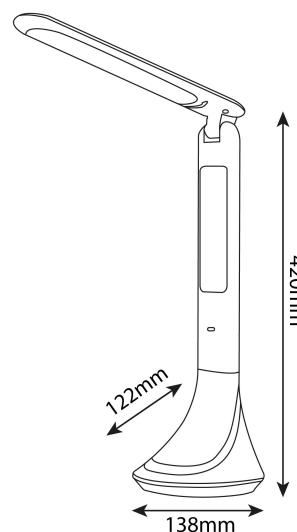

PRODUCT OUTLINE