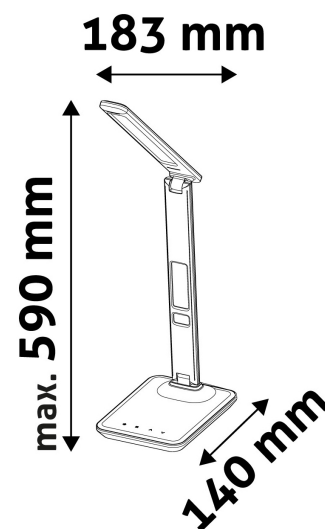

### TECHNICAL DETAILS

**Wattage:** 6W  
**Voltage:** 220-240V  
**Built-in battery:** No  
**Beam angle:** 170°  
**Dimmability:** Yes  
**Lumen output:** 360lm  
**Color temperature:**  
**Lifetime:** 30 000h  
**Energy class:** G  
**Type of LED:** SMD2835  
**Number of LEDs:** 36pcs  
**CRI:** 80  
**IP standard:** IP20

Date of issue: 2024-09-10

Page: 2/3

**PRODUCT SIZE**

Width: 183mm  
 Height: 590mm  
 Depth:

**CARDBOARD BOX**

EAN: 5999097909400  
 Packaging: 1/b 12/c 288/p  
 Dimensions: 171mm x 390mm x 60mm  
 Net weight: 822g  
 Gross weight: 1 069g

**CARTON**

EAN: 5999097909417  
 Packaging: 1/b 12/c 288/p  
 Dimensions: 410mm x 370mm x 385mm  
 Net weight: 9.864kg  
 Gross weight: 12.828kg

**PALLET EXAMPLE**

Height:  
 Width: 120cm (std Euro pallet)  
 Depth: 80cm (std Euro pallet)  
 Cartons per pallet: 24carton/pallet  
 Cartons per row: 6pcs  
 Net weight: 236.736kg  
 Gross weight: 307.872kg

**PRODUCT PICTURE**

**PRODUCT OUTLINE**