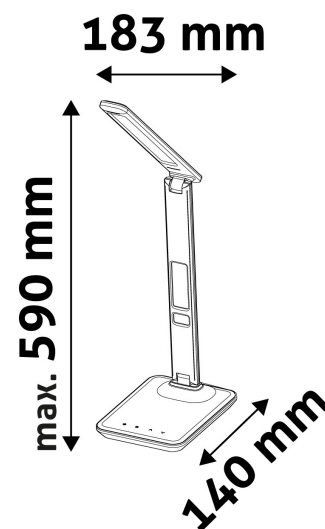

### TECHNICAL DETAILS

**Wattage:** 6W  
**Voltage:** 220-240V  
**Built-in battery:** No  
**Beam angle:** 170°  
**Dimmability:** Yes  
**Lumen output:** 360lm  
**Color temperature:**  
**Lifetime:** 30 000h  
**Energy class:** G  
**Type of LED:** SMD2835  
**Number of LEDs:** 36pcs  
**CRI:** 80  
**IP standard:** IP20

Date of issue: 2024-09-10

Page: 2/3

**PRODUCT SIZE**

Width: 183mm  
 Height: 590mm  
 Depth:

**CARDBOARD BOX**

EAN: 5999562280614  
 Packaging: 1/b 12/c 288/p  
 Dimensions: 171mm x 390mm x 60mm  
 Net weight: 822g  
 Gross weight: 1 069g

**CARTON**

EAN: 5999562280621  
 Packaging: 1/b 12/c 288/p  
 Dimensions: 410mm x 370mm x 385mm  
 Net weight: 9.864kg  
 Gross weight: 12.828kg

**PALLET EXAMPLE**

Height:  
 Width: 120cm (std Euro pallet)  
 Depth: 80cm (std Euro pallet)  
 Cartons per pallet: 24carton/pallet  
 Cartons per row: 6pcs  
 Net weight: 236.736kg  
 Gross weight: 307.872kg

**PRODUCT PICTURE**

**PRODUCT OUTLINE**