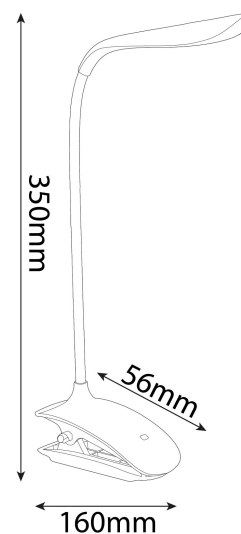

PRODUCT OUTLINE