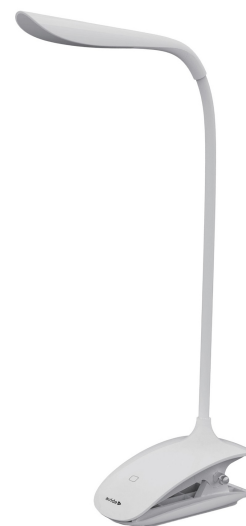

Avide LED Desk Lamp Clip White 1.5W

Product code: ABLDL-CLIP-1.5W
Brand link: avidelighting.com/qr/ABLDL-CLIP-1.5W
ID: AB-190518
Company name: Bramcke Hungary Kft.
Company address: Kishatár utca 17., 4031 Debrecen

QR code:

Date of issue: 2024-09-10

Page: 2/3

PRODUCT SIZE

Width: 56mm
Height: 350mm
Depth: 160mm

CARDBOARD BOX

EAN: 5999097933108
Packaging: 1/b 60/c 720/p
Dimensions: 221mm x 121mm x 61mm
Net weight: 177g
Gross weight: 238g

CARTON

EAN: 5999097933115
Packaging: 1/b 60/c 720/p
Dimensions: 630mm x 380mm x 475mm
Net weight: 10.62kg
Gross weight: 14.28kg

PALLET EXAMPLE

Height: 120cm (std Euro pallet)
Width: 120cm (std Euro pallet)
Depth: 80cm (std Euro pallet)
Cartons per pallet: 12carton/pallet
Cartons per row: 12
Net weight: 127.44kg
Gross weight: 171.36kg

PRODUCT PICTURE