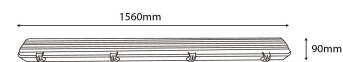

PRODUCT OUTLINE