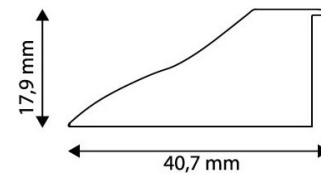

Width: 17.9mm
 Height: 40.7mm
 Depth:

PRODUCT PICTURE

CARDBOARD BOX

EAN: 5999097910727
 Packaging: 1/b
 Dimensions: 41mm x x 18mm
 Net weight: 3g
 Gross weight: 3.2g

PRODUCT OUTLINE

CARTON

EAN: 5999097910734
 Packaging: 1/b
 Dimensions:
 Net weight: 0.003kg
 Gross weight: 0.0032kg

PALLET EXAMPLE

Height:
 Width: 120cm (std Euro pallet)
 Mepth: 80cm (std Euro pallet)
 Cartons per pallet: 1carton/pallet
 Cartons per row:
 Net weight: 0.003kg
 Gross weight: 0.0032kg

Avide Alu Profile Wall End Cap - Left and Right side