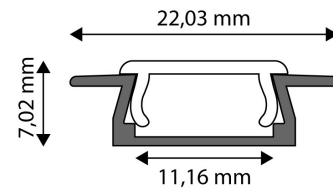

PRODUCT OUTLINE