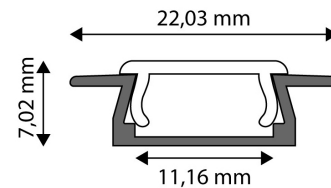

Date of issue: 2024-10-03

Page: 2/3

**PRODUCT SIZE**

Width: 22.03mm  
 Height: 7.02mm  
 Depth: 1 000mm

**PRODUCT PICTURE**

**CARDBOARD BOX**

EAN: 5999562289709  
 Packaging: 1/b  
 Dimensions: 22mm x 1 020mm x 5mm  
 Net weight: 86g  
 Gross weight: 97g

**PRODUCT OUTLINE**

**CARTON**

EAN: 5999562289716  
 Packaging: 1/b  
 Dimensions: 1 070mm x 190mm x 170mm  
 Net weight: 0.086kg  
 Gross weight: 0.097kg

**PALLET EXAMPLE**

Height:  
 Width: 120cm (std Euro pallet)  
 Mepth: 80cm (std Euro pallet)  
 Cartons per pallet: 1carton/pallet  
 Cartons per row:  
 Net weight: 0.086kg  
 Gross weight: 0.097kg