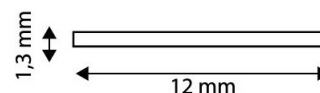

Page: 2/3

PRODUCT SIZE

Width: 12mm
Height: 1.3mm
Depth: 1 000mm

PRODUCT PICTURE

CARDBOARD BOX

EAN: 5999097910604
Packaging: 1/b
Dimensions: 12mm x 1 020mm x 1.3mm
Net weight: 86g
Gross weight: 97g

PRODUCT OUTLINE

CARTON

EAN: 5999097910611
Packaging: 1/b
Dimensions: 1 070mm x 200mm x 160mm
Net weight: 0.086kg
Gross weight: 0.097kg

PALLET EXAMPLE

Height:
Width: 120cm (std Euro pallet)
Depth: 80cm (std Euro pallet)
Cartons per pallet: 1carton/pallet
Cartons per row:
Net weight: 0.086kg
Gross weight: 0.097kg