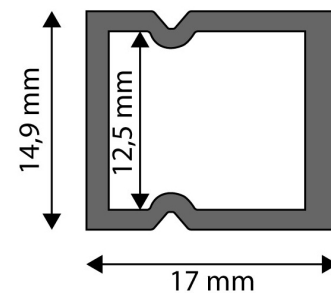

### TECHNICAL DETAILS

Voltage:  
IP standard:

**Avide Plastic Profile IP68 1m**

**Product code:** AAP-IP-1M  
**Brand link:** [avidelighting.com/qr/AAP-IP-1M](https://avidelighting.com/qr/AAP-IP-1M)  
**ID:** AB-190518  
**Company name:** Bramcke Hungary Kft.  
**Company address:** Kishatár utca 17., 4031 Debrecen

Date of issue: 2024-09-10

Page: 2/3

**PRODUCT SIZE**

Width: 14.9mm  
 Height: 17mm  
 Depth: 1 000mm

**PRODUCT PICTURE**

**CARDBOARD BOX**

EAN: 5999097910420  
 Packaging: 1/b  
 Dimensions: 15mm x 1 020mm x 17mm  
 Net weight: 86g  
 Gross weight: 97g

**PRODUCT OUTLINE**

**CARTON**

EAN: 5999097910437  
 Packaging: 1/b  
 Dimensions: 1 070mm x 190mm x 170mm  
 Net weight: 0.086kg  
 Gross weight: 0.097kg

**PALLET EXAMPLE**

Height:  
 Width: 120cm (std Euro pallet)  
 Mepth: 80cm (std Euro pallet)  
 Cartons per pallet: 1carton/pallet  
 Cartons per row:  
 Net weight: 0.086kg  
 Gross weight: 0.097kg