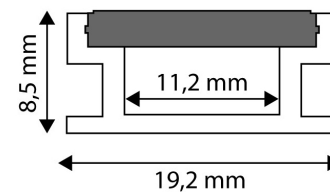

PRODUCT OUTLINE