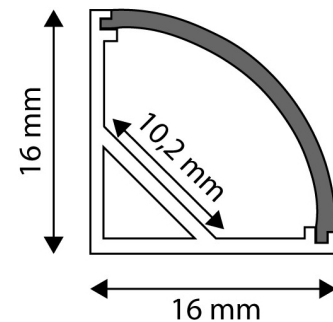

Date of issue: 2024-09-04

Page: 2/3

**PRODUCT SIZE**

Width: 21.9mm  
 Height: 5mm  
 Depth: 1 000mm

**PRODUCT PICTURE**

**CARDBOARD BOX**

EAN: 5999562289822  
 Packaging: 1/b  
 Dimensions: 20mm x 1 020mm x 5mm  
 Net weight: 86g  
 Gross weight: 97g

**PRODUCT OUTLINE**

**CARTON**

EAN: 5999562289839  
 Packaging: 1/b  
 Dimensions: 1 070mm x 200mm x 160mm  
 Net weight: 0.086kg  
 Gross weight: 0.097kg

**PALLET EXAMPLE**

Height:  
 Width: 120cm (std Euro pallet)  
 Mepth: 80cm (std Euro pallet)  
 Cartons per pallet: 1carton/pallet  
 Cartons per row:  
 Net weight: 0.086kg  
 Gross weight: 0.097kg