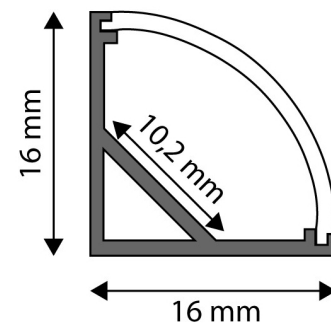

Date of issue: 2024-10-03

Page: 2/3

PRODUCT SIZE

Width: 16mm
 Height: 16mm
 Depth: 1 000mm

PRODUCT PICTURE

CARDBOARD BOX

EAN: 5999562289723
 Packaging: 1/b
 Dimensions: 16mm x 1 020mm x 16mm
 Net weight: 86g
 Gross weight: 97g

PRODUCT OUTLINE

CARTON

EAN: 5999562289730
 Packaging: 1/b
 Dimensions: 1 070mm x 200mm x 160mm
 Net weight: 0.086kg
 Gross weight: 0.097kg

PALLET EXAMPLE

Height:
 Width: 120cm (std Euro pallet)
 Mepth: 80cm (std Euro pallet)
 Cartons per pallet: 1carton/pallet
 Cartons per row:
 Net weight: 0.086kg
 Gross weight: 0.097kg