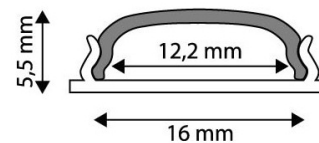

Page: 2/3

PRODUCT SIZE

Width: 16mm
 Height: 5.5mm
 Depth: 2 000mm

PRODUCT PICTURE

CARDBOARD BOX

EAN: 5999097910840
 Packaging: (2/bl)
 Dimensions: 16mm x 2 020mm x 5.5mm
 Net weight: 184g
 Gross weight: 210g

PRODUCT OUTLINE

CARTON

EAN: 5999097910857
 Packaging: (2/bl)
 Dimensions: 2 070mm x 200mm x 160mm
 Net weight: 0.184kg
 Gross weight: 0.21kg

PALLET EXAMPLE

Height:
 Width: 120cm (std Euro pallet)
 Mepth: 80cm (std Euro pallet)
 Cartons per pallet: 1carton/pallet
 Cartons per row:
 Net weight: 0.184kg
 Gross weight: 0.21kg