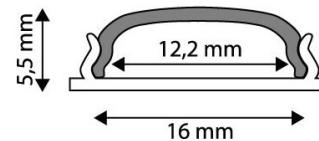

Page: 2/3

PRODUCT SIZE

Width:	16mm
Height:	5.5mm
Depth:	1 000mm

PRODUCT PICTURE

CARDBOARD BOX

EAN:	5999097910864
Packaging:	1/b
Dimensions:	16mm x 1 020mm x 5.5mm
Net weight:	86g
Gross weight:	97g

PRODUCT OUTLINE

CARTON

EAN:	5999097910871
Packaging:	1/b
Dimensions:	1 070mm x 190mm x 170mm
Net weight:	0.086kg
Gross weight:	0.097kg

PALLET EXAMPLE

Height:	
Width:	120cm (std Euro pallet)
Depth:	80cm (std Euro pallet)
Cartons per pallet:	1carton/pallet
Cartons per row:	
Net weight:	0.086kg
Gross weight:	0.097kg