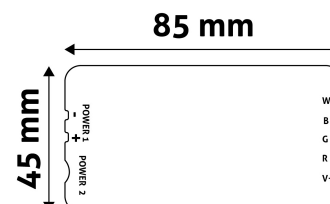

PRODUCT OUTLINE